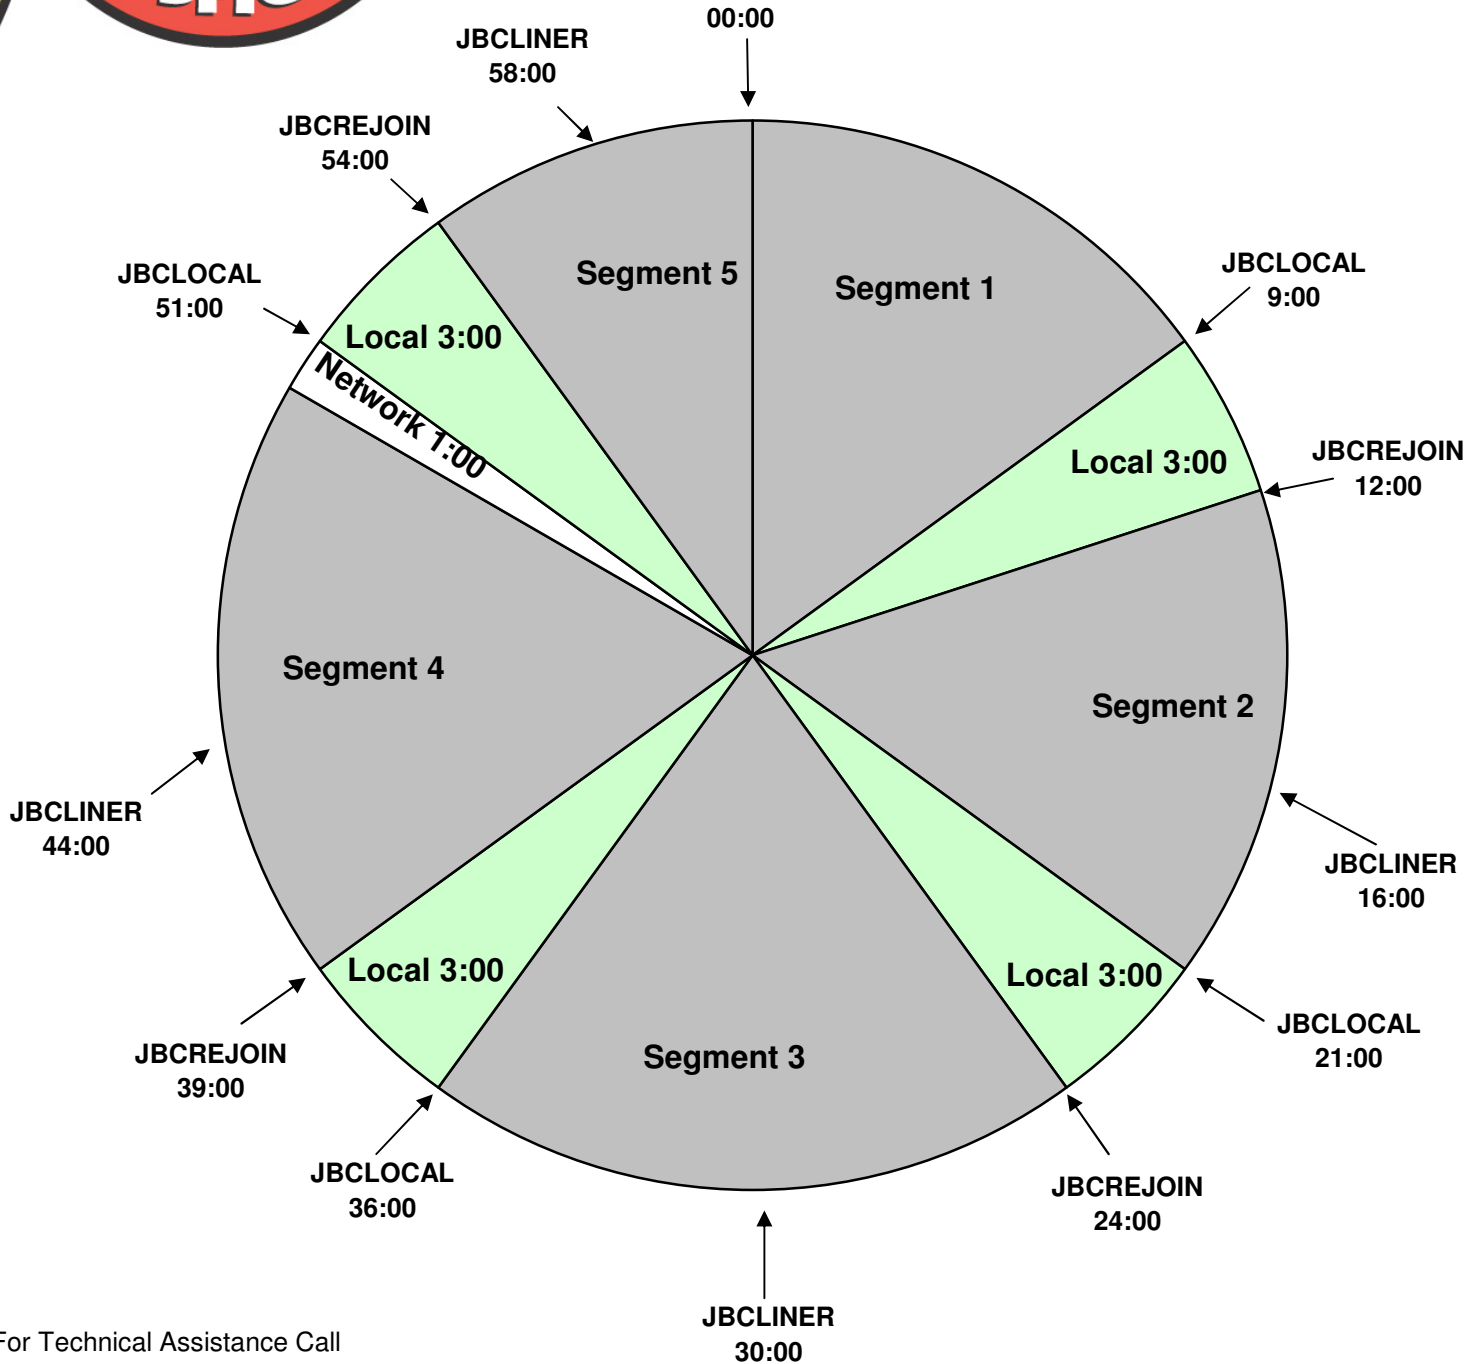

PROGRAM CLOCK
 Effective October 12, 2011
 Premiere XDS PRO4-P Satellite
 Holiday Weekday 3am - 7am Pacific

Country Feed

For Technical Assistance Call
 Premiere Network Operations Center: (800) 276-4431
 Technical Info: <http://engineering.premiereradio.com>

premiere
 NETWORKS

Info:
 JBCLOCAL starts the local break
 JBCLINER fires the Sweeper
 JBCREJOIN fires 15 second bumper rejoins